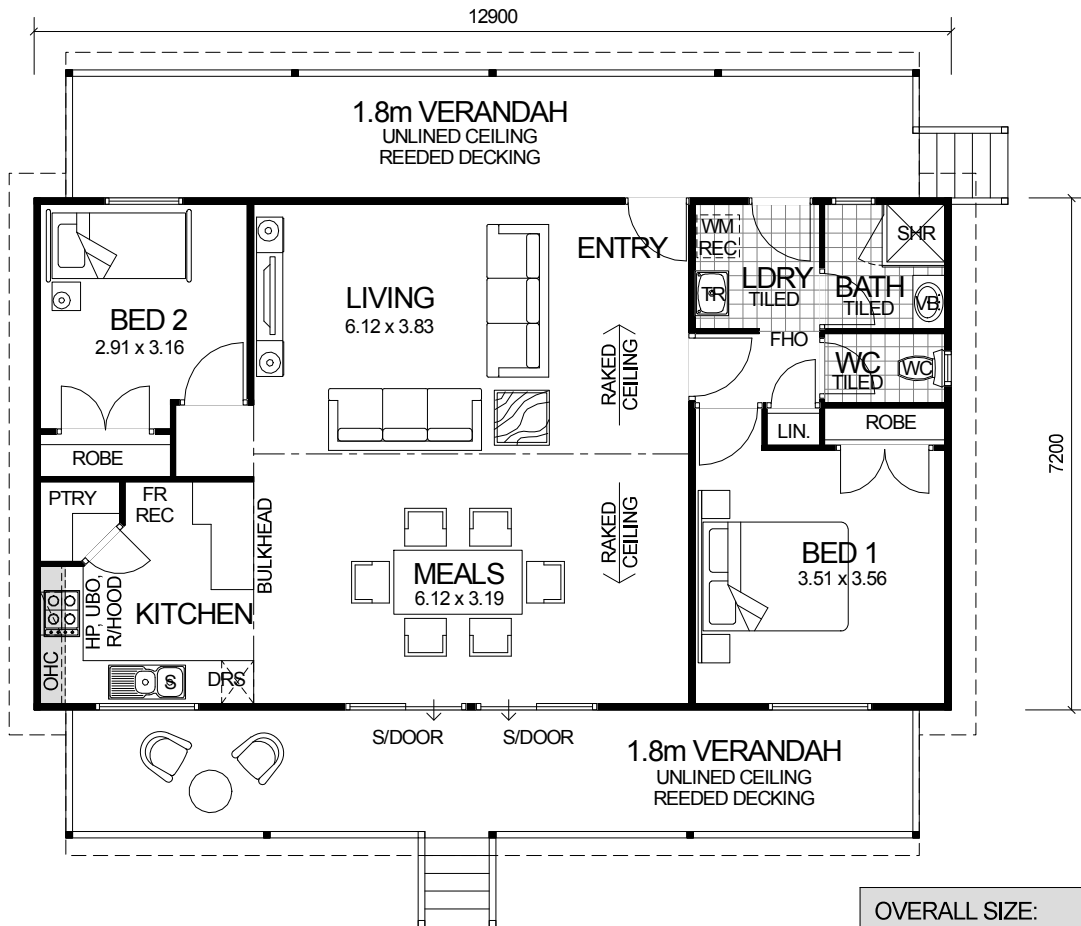

PIONEER SERIES

OVERALL SIZE:	
Width	12.90m
Length	10.80m

DESIGN FEATURES

- SMART GLASS TO ALL ALUMINIUM WINDOWS AND DOORS IN CLIMATE ZONES 4 & 5.
- LARGE KITCHEN WITH WALK-IN PANTRY AND STAINLESS STEEL APPLIANCES.
- FEATURE DUTCH GABLES TO ENDS OF HOME.
- HIGH RAKING CEILING TO LIVING AND MEALS.
- 2.4m CEILING HEIGHT.

2 BEDROOM x 1 BATHROOM

"PIONEER GETAWAY"

TOTAL HOME FRAMES © COPYRIGHT

AREA	
HOUSE:	92.88m ²
VERANDAH (FRONT):	21.60m ²
VERANDAH (REAR):	21.60m ²
TOTAL:	136.08m²