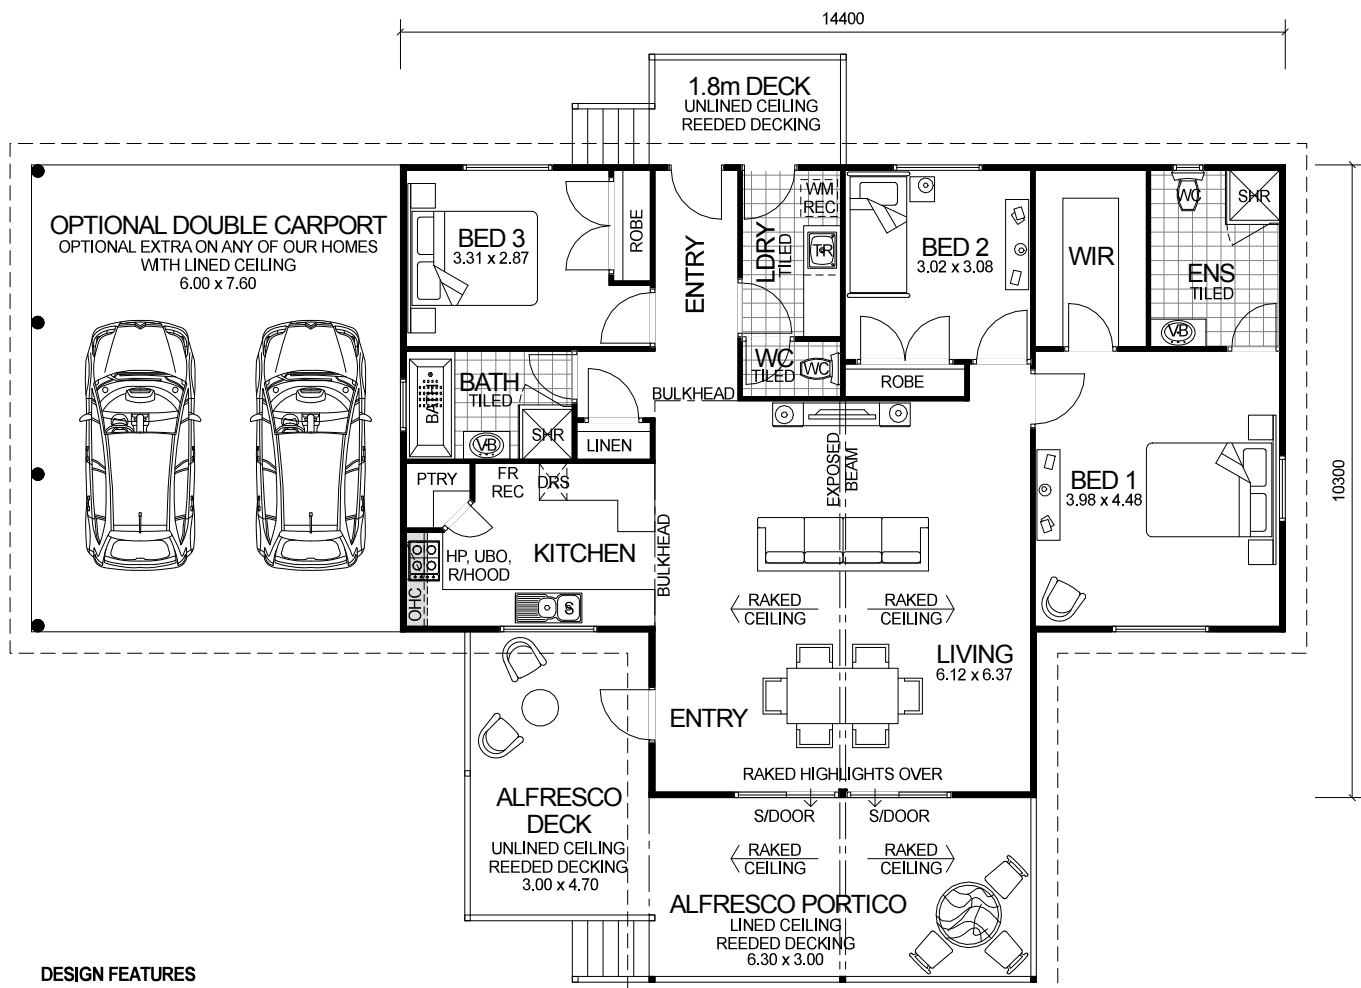

TOWN & COUNTRY SERIES

DESIGN FEATURES

- SMART GLASS TO ALL ALUMINIUM WINDOWS AND DOORS IN CLIMATE ZONES 4 & 5.
- CEILING FANS THROUGHOUT HOME IN CLIMATE ZONES 4 & 5.
- LARGE KITCHEN WITH WALK-IN PANTRY AND STAINLESS STEEL APPLIANCES.
- GLASS HIGHLIGHT WINDOWS TO FRONT OPEN GABLE.
- LARGE ALFRESCO DECK INCLUDED TO FRONT OF HOME.
- HIGH RAKING CEILING TO LIVING INCLUDING LINED RAFTERS AND EXPOSED BEAM.
- HIGH RAKING LINED CEILING TO ALFRESCO PORTICO WITH OPEN GABLE.
- 2.4m CEILING HEIGHT.

3 BEDROOM x 2 BATHROOM

"BUSSELTON"

TOTAL HOME FRAMES © COPYRIGHT

OVERALL SIZE:
Width 20.40m
Length 15.10m

AREA

HOUSE:	126.45m ²
ALFRESCO PORTICO:	18.90m ²
ALFRESCO DECK:	14.10m ²
DECK:	5.77m ²
DOUBLE CARPORT:	45.60m ²
TOTAL:	210.82m²