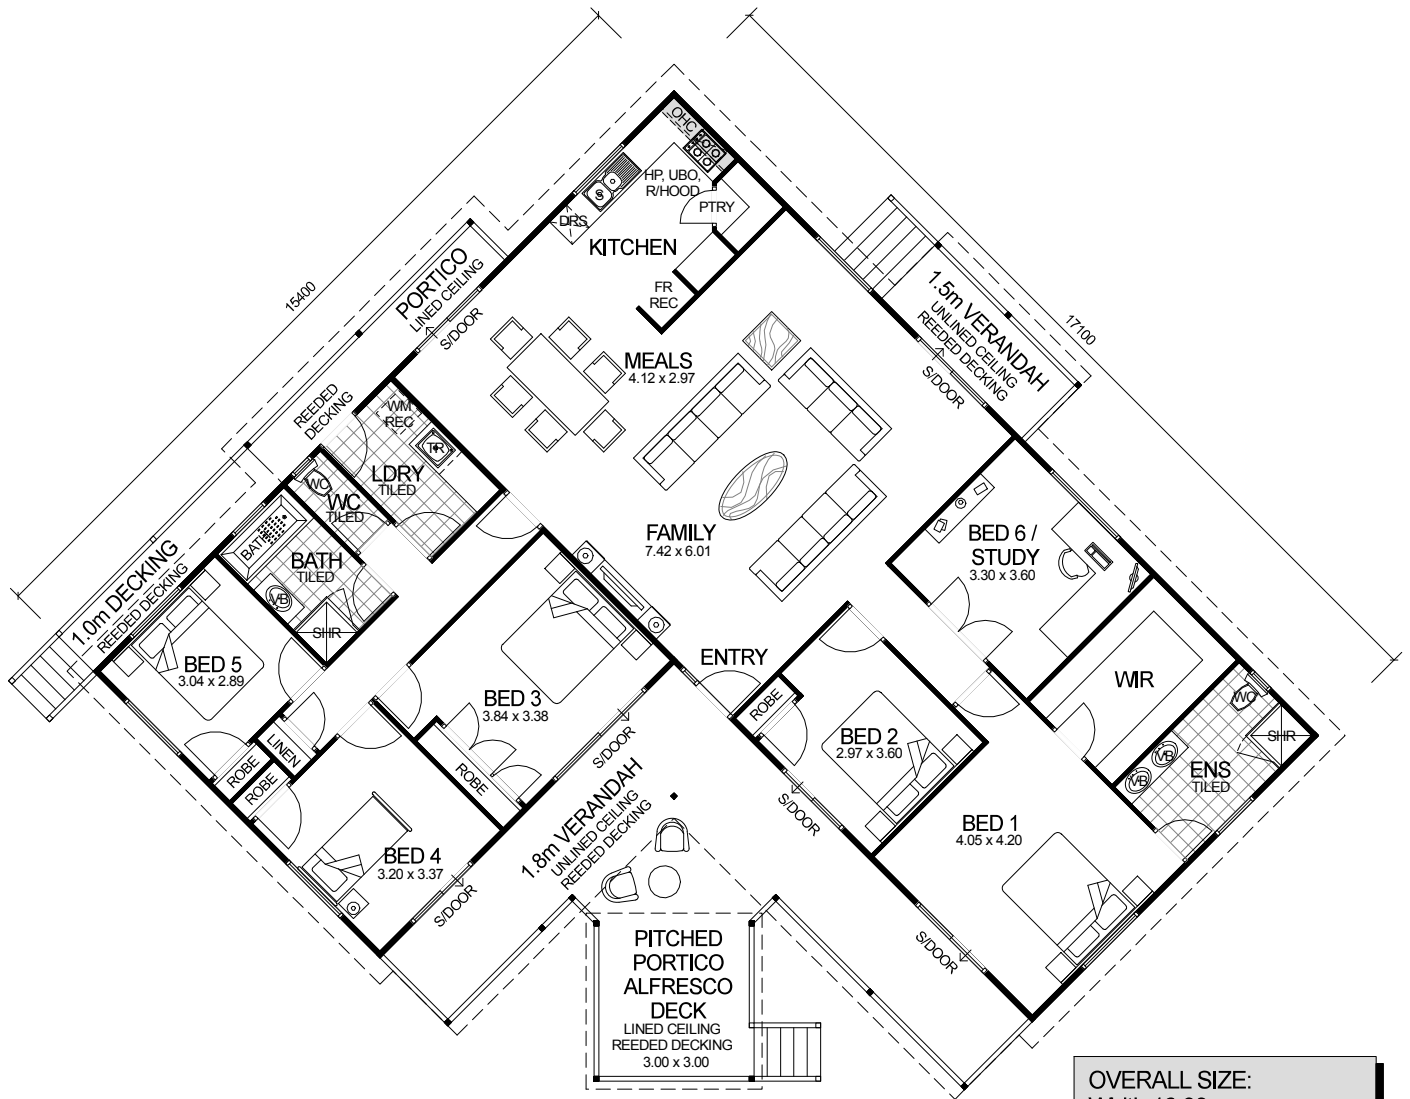

TOWN & COUNTRY SERIES

OVERALL SIZE:	
Width	16.90m
Length	18.10m

DESIGN FEATURES

- SMART GLASS TO ALL ALUMINIUM WINDOWS AND DOORS IN CLIMATE ZONES 4 & 5.
- LARGE KITCHEN WITH WALK-IN PANTRY AND STAINLESS STEEL APPLIANCES.
- HIS AND HERS VANITY BASIN TO ENSUITE.
- FEATURE PITCHED PORTICO ALFRESCO DECK WITH LINED CEILING TO FRONT OF HOME.
- FEATURE DUTCH GABLE TO ENDS OF HOME.
- 2.4m CEILING HEIGHT.

6 BEDROOM x 2 BATHROOM

"ERINDALE"

TOTAL HOME FRAMES © COPYRIGHT

AREA	
HOUSE:	189.24m ²
VERANDAH (FRONT):	32.83m ²
VERANDAH (REAR):	5.70m ²
PORTICO:	6.00m ²
ALFRESCO DECK:	9.00m ²
DECKING:	5.00m ²
TOTAL:	247.77m²