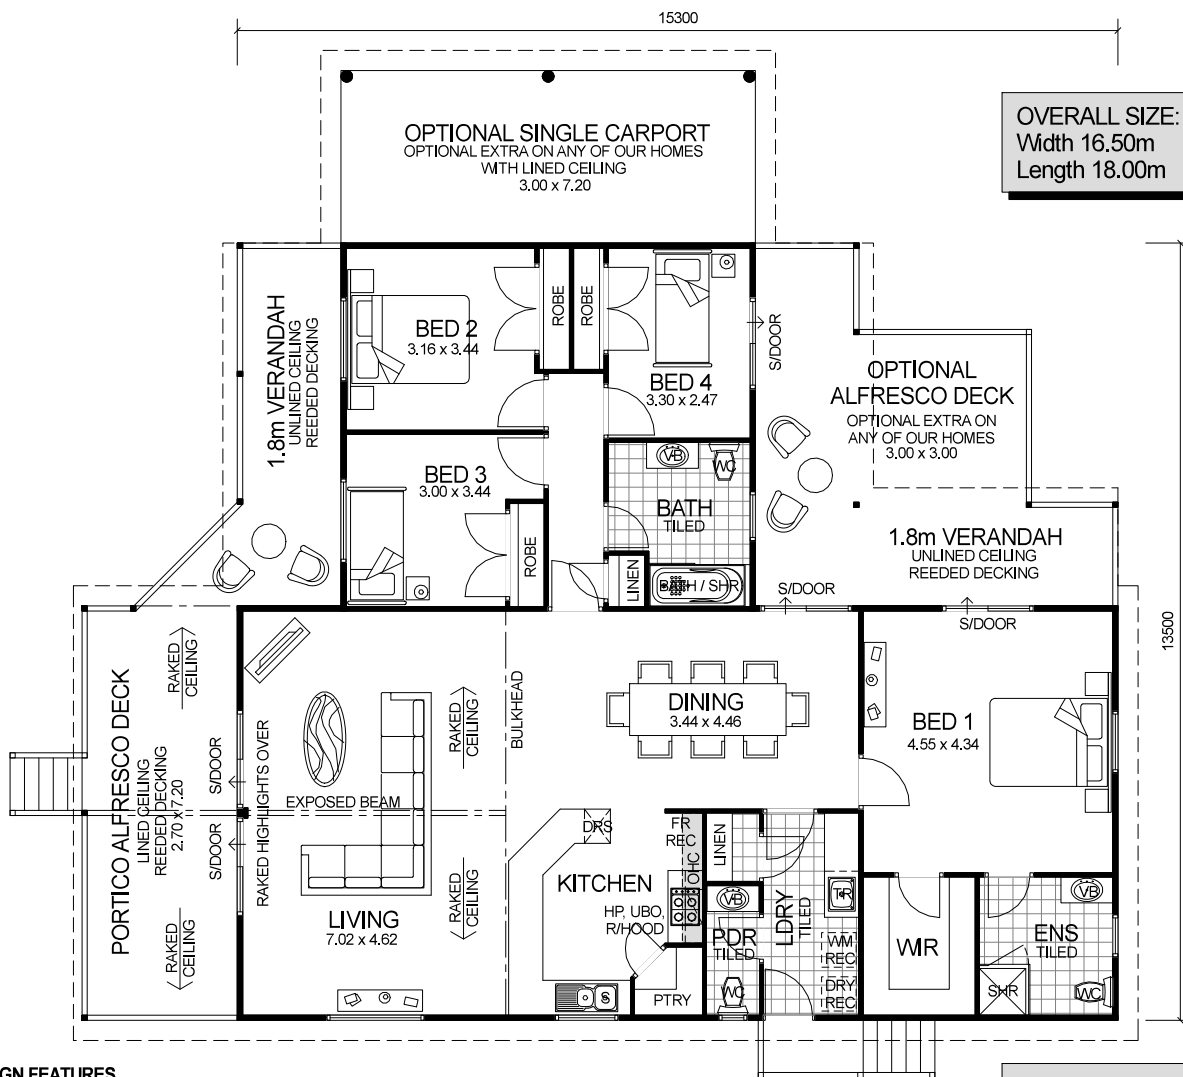

TOWN & COUNTRY SERIES

OVERALL SIZE:
Width 16.50m
Length 18.00m

DESIGN FEATURES

- SMART GLASS TO ALL ALUMINIUM WINDOWS AND DOORS IN CLIMATE ZONES 4 & 5.
- LARGE KITCHEN WITH WALK-IN PANTRY AND STAINLESS STEEL APPLIANCES.
- SEPARATE POWDER ROOM WITH VANITY BASIN.
- GLASS WINDOWS TO OPEN FRONT GABLE.
- HIGH RAKING CEILING TO LIVING INCLUDING LINED RAFTERS AND EXPOSED BEAM.
- HIGH RAKING LINED CEILING TO PORTICO ALFRESCO DECK WITH OPEN GABLE.
- 2.4m CEILING HEIGHT.

4 BEDROOM x 2.5 BATHROOM

"YALLINGUP"

TOTAL HOME FRAMES © COPYRIGHT

AREA	
HOUSE:	155.52m ²
PORTICO ALFRESCO:	19.44m ²
VERANDAH (FRONT):	12.96m ²
VERANDAH (BACK):	19.44m ²
TOTAL:	207.36m²
OPTIONAL CARPORT:	21.60m ²
OPTIONAL DECK:	9.00m ²